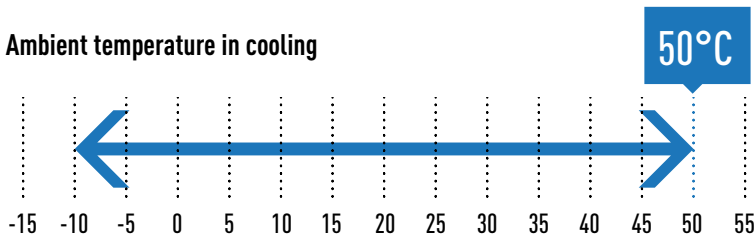

1 High Energy saving and Comfort

- High SEER/SCOP
- Quiet operation
- Cloud compatible
- Modbus built-in

2 High Flexibility

- From 20kW to 210kW
- Customisable design
- Operating range: -17°C (Heating) to 50°C (Cooling)
- Wide range of Hydraulic options
- Wide range of communication protocols

3 High Quality

- Defrost limiting coil design (140 to 210)
- Optimized design for service and maintenance
- Compact footprint

Operating condition

Panasonic ECOi-W provides wide operation range from -17°C in heating to 50°C in cooling.

Ambient temperature in cooling

Cooling: Outside air temperature °C (DB). Heating: Outside air temperature °C (WB).

Ambient temperature in heating

Water outlet temperature in cooling

One of the uniqueness which ECOi-W has, is the water outlet temperature up to -10°C in cooling. It can ensure the operation temperature of the process equipment in factories.