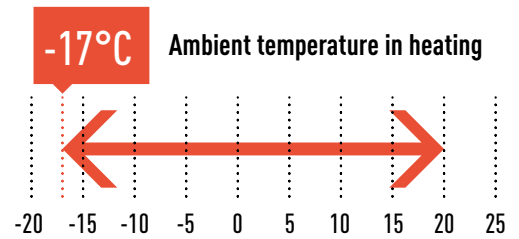

3 High Quality

- Defrost limiting coil design (140 to 210)
- Optimized design for service and maintenance
- Compact footprint

Operating condition

Panasonic ECOi-W provides wide operation range from -17°C in heating to 50°C in cooling.

Ambient temperature in cooling

Cooling: Outside air temperature °C (DB). Heating: Outside air temperature °C (WB).

Ambient temperature in heating

Water outlet temperature in cooling

One of the uniqueness which ECOi-W has, is the water outlet temperature up to -10°C in cooling. It can ensure the operation temperature of the process equipment in factories.