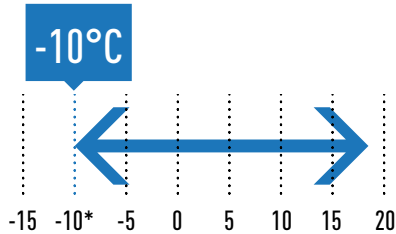

Ambient temperature in heating