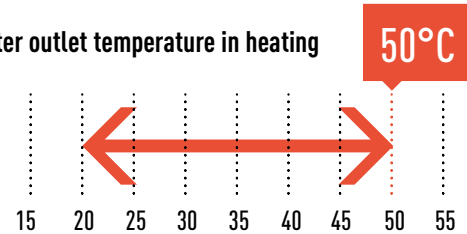

Water outlet temperature in heating