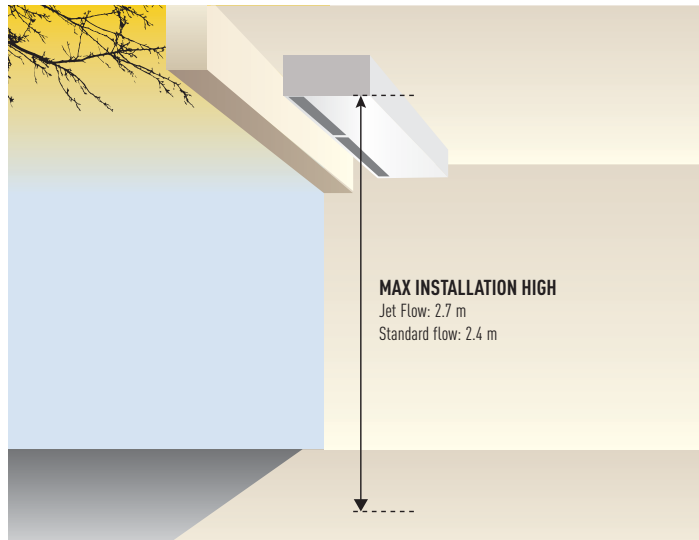

AIR CURTAIN WITH HEX

The Air Curtain is connected to your PACi, ECOi or ECO G using the same remotes as a standard Panasonic indoor unit.

Features

COMFORT

- Easy redirection of Air-Flow by means of manual deflector (Jet Flow)

EASE OF USE

- Speed selector (high and low) on the unit itself

EASY INSTALLATION AND MAINTENANCE

- Easy installation
- Compact dimensions improve installation and positioning (Jet Flow)
- Easy cleaning of grid without opening of the unit

Jet Flow and Standard Flow

Technical Focus

- Save up to 40% Energy Costs by use of the integrated EC Fan Technology
  - Higher Efficiency than conventional AC Fan
  - Softstart
  - Longer Motor Duration
- 3 Lengths of Air Curtains, from 1,0 to 2,0 m (2 Lengths of Air Curtains, 1,0 and 2,0 m for Standard Flow)
- Installation Height up to 2,7 m (Jet Flow) or 2,4 m (Standard Flow)
- Outlet Grilles can be adjusted in five positions, to suite different Indoor and installation requirements
- Control with Panasonic Remote Control systems (optional)
- Direct integration to BMS by optional Panasonic Interfaces
- Drain included for cooling operation

HP	4				8		10		14		4		10									
Air flow type	Jet Flow												Standard Flow									
Air Curtain PACi model¹	PAW-10PAIRC-MJ												PAW-15PAIRC-MJ		PAW-20PAIRC-MJ		-		PAW-10PAIRC-MS		PAW-20PAIRC-MS	
Air Curtain VRF model¹	PAW-10EAIRC-MJ												PAW-15EAIRC-MJ²		PAW-20EAIRC-MJ²		PAW-25EAIRC-MJ²		PAW-10EAIRC-MS		PAW-20EAIRC-MS²	
Air volume	High / Med / Low	m²/h	2700 / 1900 / 1200		3600 / 2500 / 1600		5400 / 3800 / 2400		6300 / 4400 / 2800		2700 / 1900 / 1200		5400 / 3800 / 2400									
Air flow length (A)		m	1.0		1.5		2.0		2.5		1.0		2.0									
Heating capacity nominal		kW	11.4		25.0		31.5		37.5		11.4		31.5									
Max installation high		m	2.7		2.7		2.7		2.7		2.4		2.4									
Fan			230 V / 50 Hz / 1 / N / PE		230 V / 50 Hz / 1 / N / PE		230 V / 50 Hz / 1 / N / PE		230 V / 50 Hz / 1 / N / PE		230 V / 50 Hz / 1 / N / PE		230 V / 50 Hz / 1 / N / PE									
Fan type			EC		EC		EC		EC		EC		EC									
Currenty	High / Med / Low	A	2.1 / 0.8 / 0.3		2.8 / 1.1 / 0.4		4.2 / 1.6 / 0.6		4.9 / 1.9 / 0.7		2.1 / 0.8 / 0.3		4.2 / 1.6 / 0.6									
Electrical consumption	High / Med / Low	kW	0.44 / 0.17 / 0.06		0.59 / 0.23 / 0.08		0.89 / 0.34 / 0.12		1.03 / 0.4 / 0.14		0.44 / 0.17 / 0.06		0.89 / 0.34 / 0.12									
Dimensions	L x H x D	mm	1210 x 260 x 590		1710 x 260 x 590		2210 x 260 x 590		2710 x 260 x 590		1210 x 260 x 490		2210 x 260 x 490									
Weight		kg	70		100		138		160		60		128									
Outdoor combination with PACi Elite unit			U-100PE1E5/8		U-200PE1E8		U-250PE1E8		-		U-100PE1E5/8		U-250PE1E8									
Outdoor combination with PACi Standard unit			U-100PEY1E5/8		-		-		-		U-100PEY1E5/8		-									
Outdoor combination with Mini ECOi			U-4LE1E5/8								U-4LE1E5/8											
Outdoor combination with ECOi			All models		All models		All model without 8 HP		All model without 8/10HP		All models		All model without 8 HP									
Outdoor combination with ECO G			All models		All models		All models		All models		All models		All models									

1. Available from April 2013.

2. Needs 2 RAP Valve CZ-160RVK2.

Easy control by BMS CONNECTIVITY

Panasonic

To find out how Panasonic cares for you, log on to: www.aircon.panasonic.eu

Contact Details: Telephone: 01344 853182 / www.aircon.panasonic.eu

Address: Panasonic Air Conditioning: Panasonic House // Willoughby Road // Bracknell // Berkshire // RG12 8FP

heatingandcoolingsystems