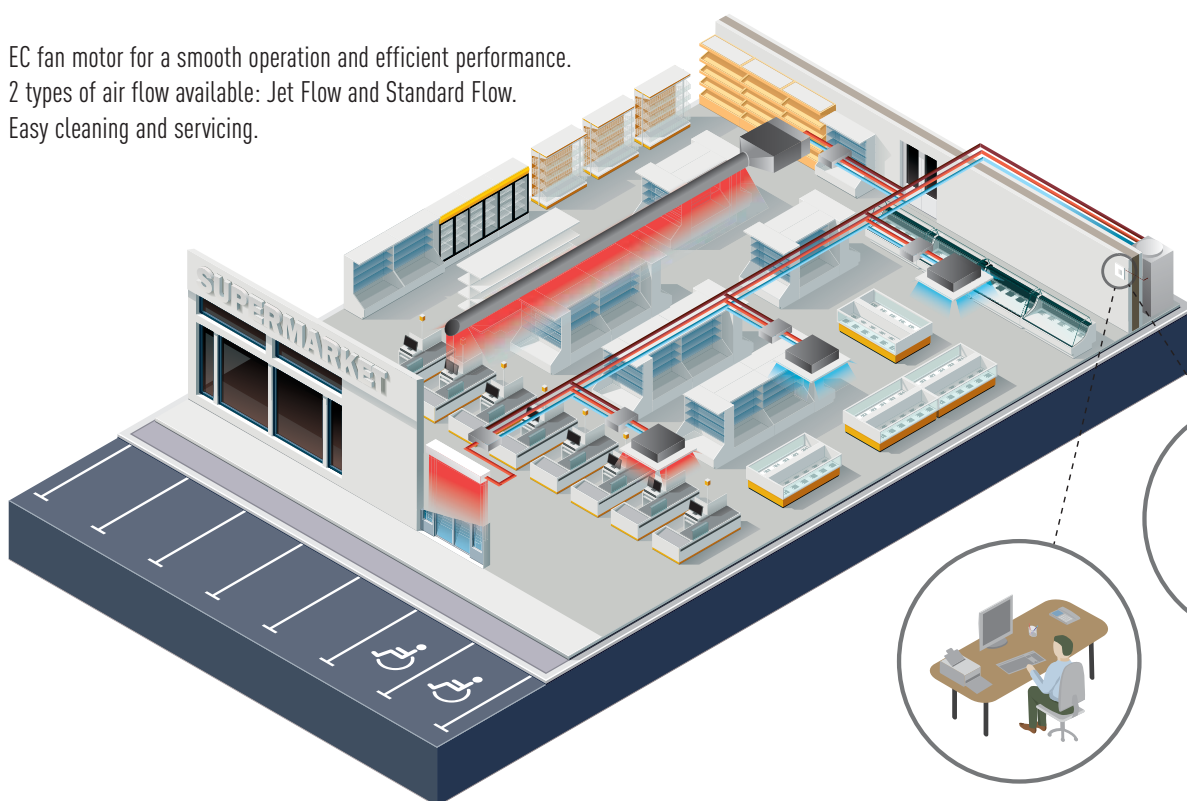

NEW

Panasonic

AIR CURTAIN WITH HEX

High efficiency Air Curtain connected to your PACi or VRF installation on 1x1 connection!

EC fan motor for a smooth operation and efficient performance.
2 types of air flow available: Jet Flow and Standard Flow.
Easy cleaning and servicing.

Internet Control
An intuitive and user-friendly application on your PC or Smartphone screen lets you manage the air conditioning system in the same way you do with the remote controller.

AIR CURTAIN WITH HEX

The Air Curtain is connected to your PACi, ECOi or ECO G using the same remotes as a standard Panasonic indoor unit.

Features

COMFORT

- Easy redirection of Air-Flow by means of manual deflector (Jet Flow)

EASE OF USE

- Speed selector (high and low) on the unit itself

EASY INSTALLATION AND MAINTENANCE

- Easy installation
- Compact dimensions improve installation and positioning (Jet Flow)
- Easy cleaning of grid without opening of the unit